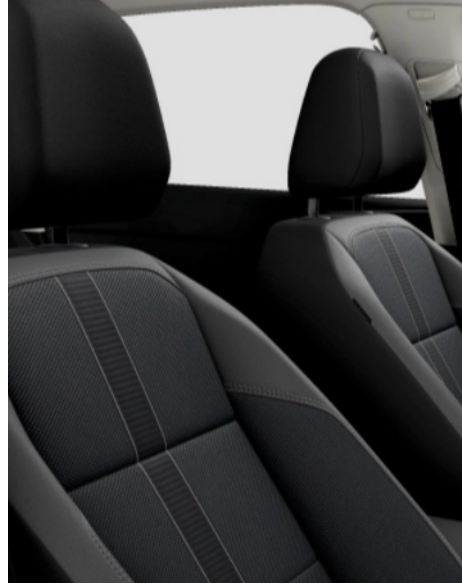

Upholstery

"Slash" cloth
Titan Black (EL)
Standard on Polo & Life

"Tracks" cloth
Titan Black (FJ)
Standard on Style

"Karoso" ArtVelours
Titan Black (WS)
Standard on R-Line

* Optional at extra cost. Please note, the print processes do not allow exact reproduction of the upholstery colours.